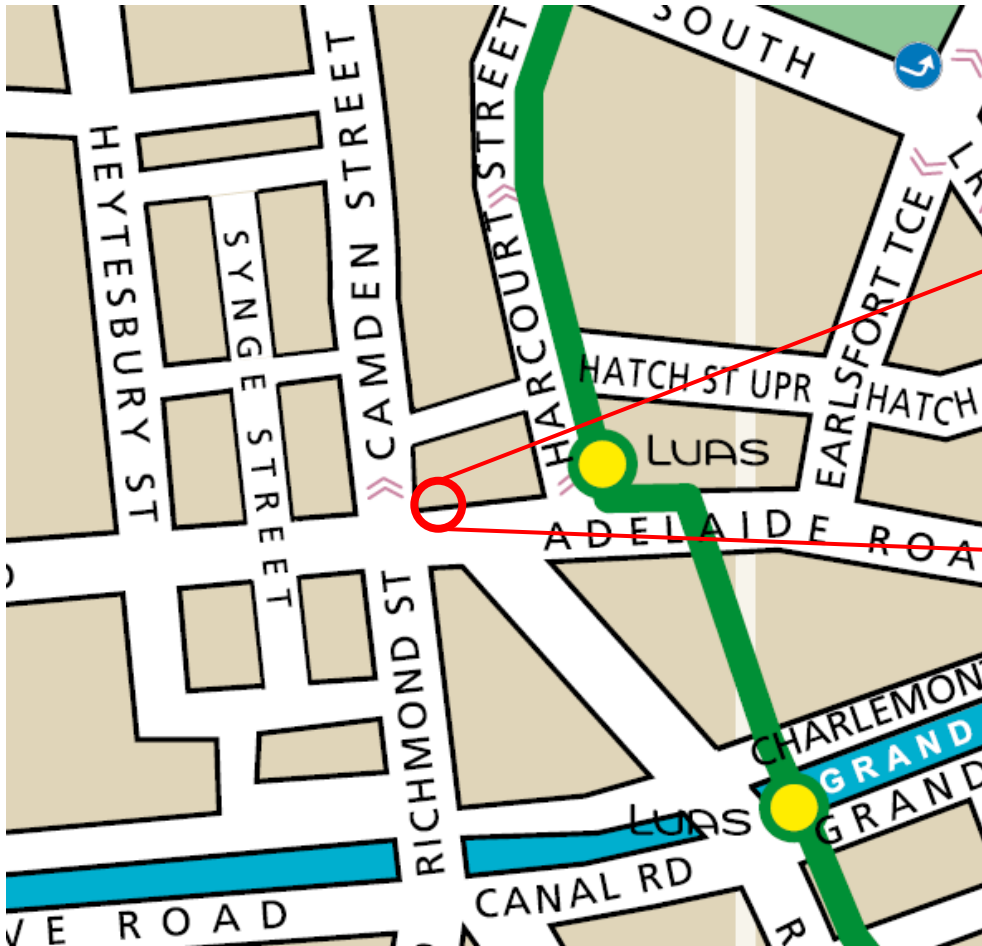

By Public Transport

We encourage you to travel by public transport to visit us because it fits our Environmental Policy.

Dublin bus is situated on O'Connell Street and will provide full bus information. Buses 15, 15A, 16, 16A 19 & 19A all stop within two minutes walk of the MSM Dublin.

The LUAS, city tram system has a stop at Harcourt Street and St. Stephens Green.

By Air

Transports links to MSM Dublin via Citilink buses, or taxi. Taxi and Airbuses are available outside the arrivals terminal. A taxi fare to the office will cost approximately €25.00. The Airbus will cost approximately €14.00 return. The Airbus will drop you in the city centre.

By Road

To access Harcourt Road from the city centre, follow St Stephens Green to Earlsfort Terrace. Take the second right onto Adelaide Road which runs into Harcourt Road. MSM Dublin is situated in Regus House on your Right hand side.