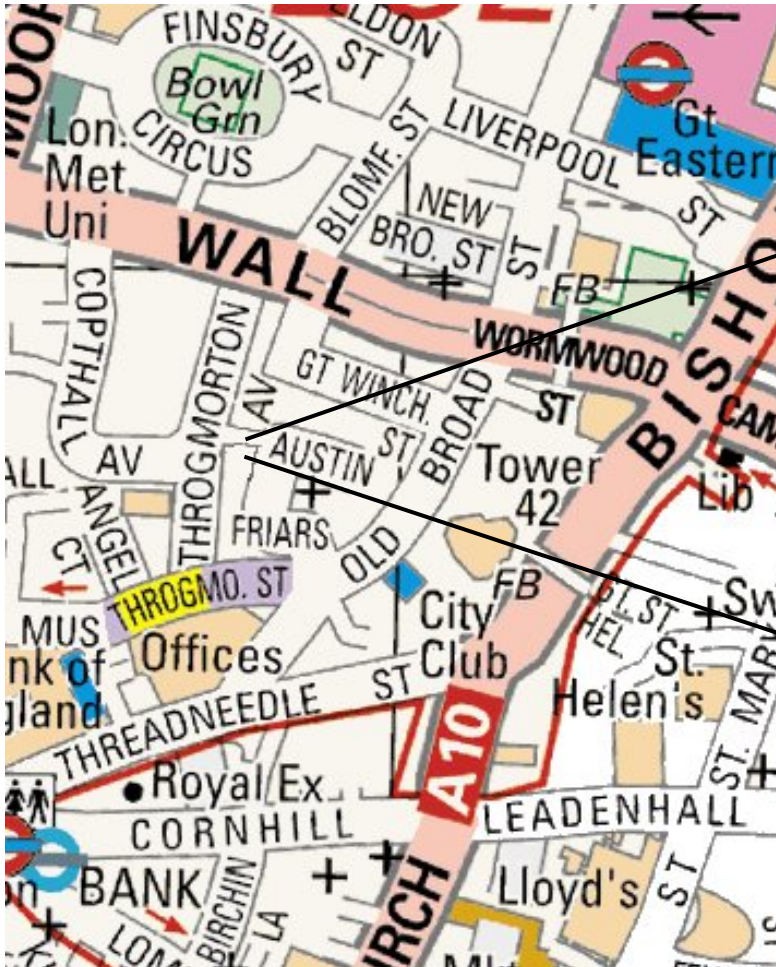

© 2011 Google - Map data
© 2011 Google, Tele Atlas.

By public transport

We encourage you to travel by public transport to visit us because it fits our Environmental Policy. All our offices are near mainline railway stations.

From Bank tube station

1. Exiting Bank tube station use Exit 2 for Threadneedle Street and the Bank of England.
2. Turn left onto Threadneedle Street and walk past the entrance to the Bank and bear left onto Old Broad Street.
3. Just before the Tesco Metro on the left go through the arch into Austin Friars which is a narrow lane.
4. Continue along Austin Friars and number 23 is the last on the left opposite the Dutch Church, with the main entrance further round the corner past a set of blue railings on a pedestrianised section.

From Moorgate tube station

1. Exit Moorgate tube station onto Moorgate and walk south.
2. Turn left onto London Wall and then second right on Throgmorton Avenue.
3. Turn first left into Austin Friars which is pedestrianised. Number 23 is on the right, in between two sets of blue railings.

From Liverpool Street station

1. Exit the station onto Liverpool Street and walk down the slight incline.
2. Turn left onto Old Broad Street and continue across a junction to the Tesco Metro on the right, then go through the arch beyond into Austin Friars which is a narrow lane.
3. Continue along Austin Friars and number 23 is the last on the left opposite the Dutch Church, with the main entrance further round the corner past a set of blue railings on a pedestrianised section.